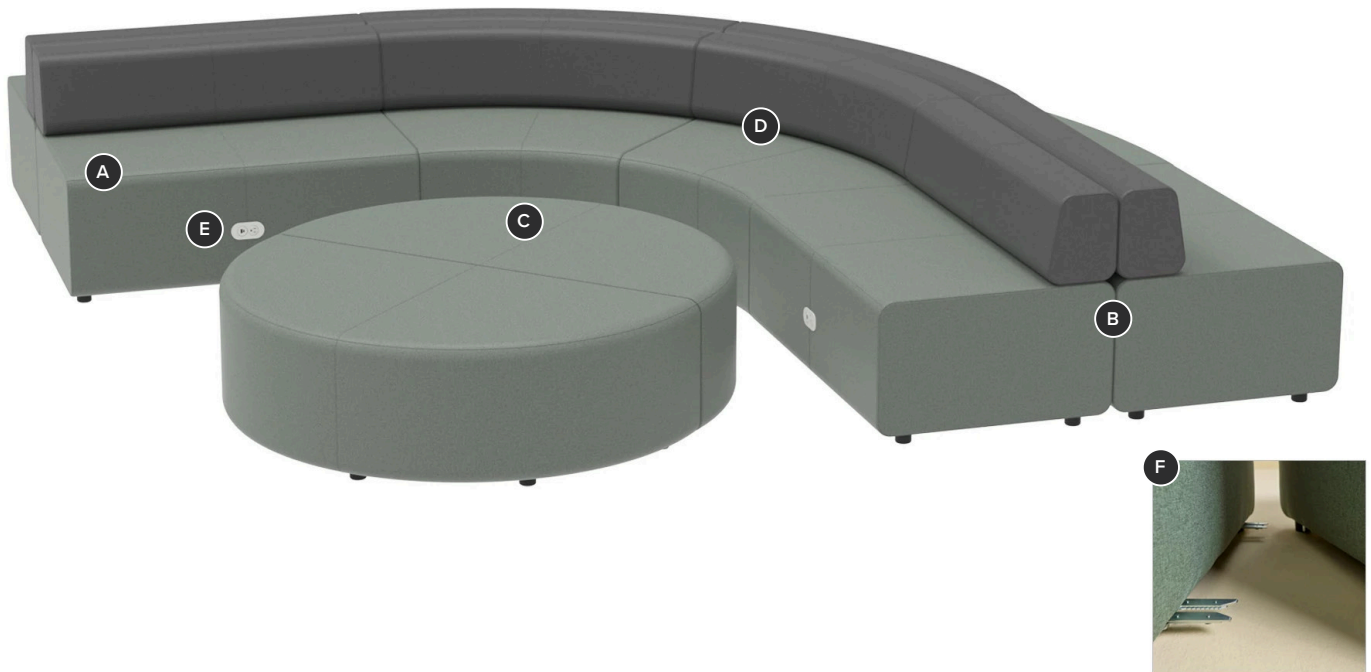

Zeker® Modular Seating

Zeker prioritizes comfort and placemaking with its soft, plush lounge design and versatile modularity.

Key Features

A Softly Styled

Generous foam cushioning with rounded edges supports deep relaxation and deep focus.

B Endless Configurations

A simple statement of line features modular units that include low-back and backless units, single and multi-user units, and curved units that can be planned back-to-back.

C Flexible Environments

E Optional Power

Specify power for functional lounge environments. Available in four colors, power modules include 120V and USB-A+C ports.

F Ganging

Optional ganging kits are ordered separately and ensure configurations stay neat and tidy.

Extended Outside Curve
W75.75" D30.5" H29.5"
Seat: W75.75" D21.5" H18.5"

Options

Power

120V & USB-A+C

Upholstery

Non-Contrast

Contrast

Document Links