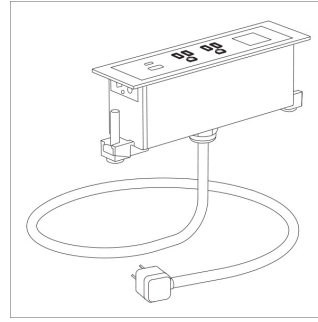

Styles

Boat
W 48, 54, 60, 66, 72, 84, 96"
D 36"
H 29, 36, 42"

Pill
W 48, 54, 60, 66, 72, 84, 96"
D 36"
H 29, 36, 42"

Rectangle
W 48, 54, 60, 66, 72, 84, 96"
D 36"
H 29, 36, 42"

Options

Edge Style

74P

Knife

Feet

Casters

Glides

Power (single circuit or 3-prong plug)

Nacre Pop-up Module

Dubbel Undersurface Module

Dean In-surface Module

Dean Undersurface Module