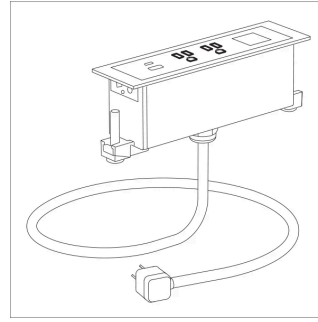

Styles

Boat
W 48, 54, 60, 66, 72, 84, 96"
D 36"
H 29, 36, 42"

Pill
W 48, 54, 60, 66, 72, 84, 96"
D 36"
H 29, 36, 42"

Rectangle
W 48, 54, 60, 66, 72, 84, 96"
D 36"
H 29, 36, 42"

Options

Edge Style

74P

Knife

Feet

Casters

Glides

Power (single circuit or 3-prong plug)

Nacre Pop-up Module

Dubbel Undersurface Module

Dean In-surface Module

Dean Undersurface Module