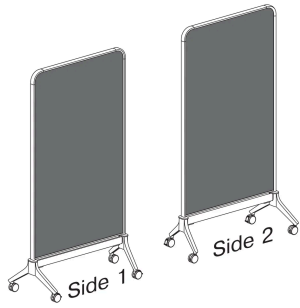

Tributaire™ Screens

Tributaire nesting screens are available in five widths, three heights, and four material options. Select casters or glides. Inline nesting makes the most of floor space.

Key Features

- A Nesting Ability**
Unique leg design allows for inline nesting.
- B Screen Structure**
Available in three heights, including 54, 66, and 72".
Available in five widths, including 24, 30, 36, 42, and 48".
- C Material Selections**
Choose from four screen material options, including markerboard, PET felt, fabric, and markerboard/PET felt.
- D Tackable Surface**
Fabric and PET felt materials allow for pinning.
- E Magnetic Markerboard**
The magnetic markerboard surface is easy to clean. Magnetic accessories such as storage bins and PET felt shapes can be used on these screens.
- F Feet Options**
Available with casters or glides. Casters available in black, warm grey, and cottonwood with warm grey tread. Glides available in black, warm grey, and cottonwood.

Styles

Nesting Screen

W 24, 30, 36, 42, 48"

H 54, 66, 72"

Options

Screen Materials

Markerboard

PET Felt

Fabric

Markerboard/PET Felt Combo

PET Felt Shapes

Pill 24" x 9"

Round 14" dia.

Rounded Square 16" x 16"

Square 16" x 16"

Feet