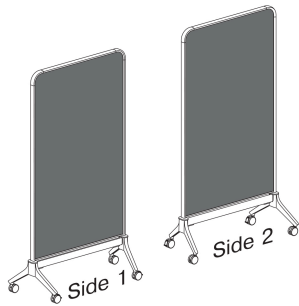

Key Features

A Nesting Design

Unique leg design allows for inline nesting.

B Screen Structure

Available in multiple heights and widths to accommodate many different uses.

C Material Options

Choose from four screen material options including markerboard, PET felt, fabric, and markerboard/PET felt.

F Low Profile Screen Feet Options

Available with black casters or glides. Glides are not visible, located on the bottom of the plate foot, and provide protection to floors when screens are moved.

G Ganging Design

Create space division by ganging together low profile screens. Ganging kit sold separately.

Styles

Nesting Screen
W 24, 30, 36, 42, 48"
H 54, 66, 72"

Low Profile Screen

Options

Screen Materials

Markerboard

PET Felt

Fabric

Markerboard/PET Felt Combo

PET Felt Shapes

Pill
W9" D24"

Round
Dia.14"

Rounded Square
W16" D16"

Square
W16" D16"

Feet