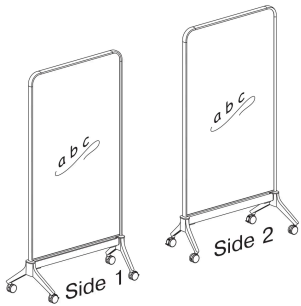

D Magnetic Markerboard

Easy-to-clean markerboard surface supports magnetic accessories such as storage bins and PET felt shapes.

E Nesting Screen Feet Options

Available with casters or glides in black, warm grey, and cottonwood (with warm tread for casters).

F Low Profile Screen Feet Options

Available with black casters or glides. Glides are not visible, located on the bottom of the plate foot, and provide protection to floors when screens are moved.

G Ganging Design

Create space division by ganging together low profile screens. Ganging kit sold separately.

Styles

Nesting Screen
W 24, 30, 36, 42, 48"
H 54, 66, 72"

Low Profile Screen

Options

Screen Materials

Markerboard

PET Felt

Fabric

Markerboard/PET Felt Combo

PET Felt Shapes

Pill
W9" D24"

Round
Dia.14"

Rounded Square
W16" D16"

Square
W16" D16"

Feet