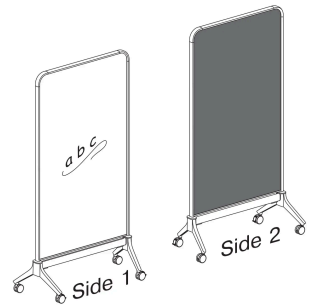

Markerboard/PET Felt Combo