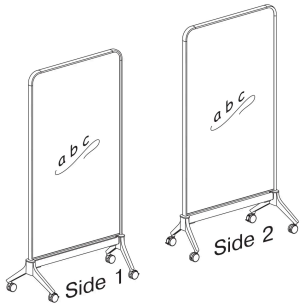

- A Nesting Ability**
Unique leg design allows for inline nesting.
- B Screen Structure**
Available in three heights, including 54, 66, and 72".
Available in five widths, including 24, 30, 36, 42, and 48".
- C Material Selections**
Choose from four screen material options, including markerboard, PET felt, fabric, and markerboard/PET felt.
- D Tackable Surface**
Fabric and PET felt materials allow for pinning.
- E Magnetic Markerboard**
The magnetic markerboard surface is easy to clean. Magnetic accessories such as storage bins and PET felt shapes can be used on these screens.
- F Feet Options**
Available with casters or glides. Casters available in black, warm grey, and cottonwood with warm grey tread. Glides available in black, warm grey, and cottonwood.

Styles

Nesting Screen

W 24, 30, 36, 42, 48"

H 54, 66, 72"

Options

Screen Materials

Markerboard

PET Felt

Fabric

Markerboard/PET Felt Combo

PET Felt Shapes

Pill 24" x 9"

Round 14" dia.

Rounded Square 16" x 16"

Square 16" x 16"

Feet