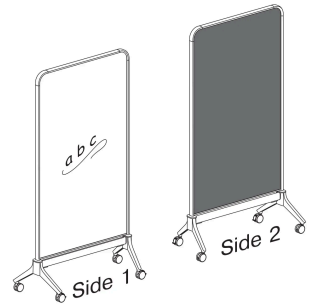

Tributaire™ Screens

Tributaire nesting screens are available in five widths, three heights, and four material options. Select casters or glides. Inline nesting makes the most of floor space.

Key Features

- A Nesting Ability**
Unique leg design allows for inline nesting.
- B Screen Structure**
Available in three heights, including 54, 66, and 72".
Available in five widths, including 24, 30, 36, 42, and 48".
- C Material Selections**
Choose from four screen material options, including markerboard, PET felt, fabric, and markerboard/PET felt.
- D Tackable Surface**
Fabric and PET felt materials allow for pinning.
- E Magnetic Markerboard**
The magnetic markerboard surface is easy to clean. Magnetic accessories such as storage bins and PET felt shapes can be used on these screens.
- F Feet Options**
Available with casters or glides. Casters available in black, warm grey, and cottonwood with warm grey tread. Glides available in black, warm grey, and cottonwood.

Styles

Nesting Screen

W 24, 30, 36, 42, 48"

H 54, 66, 72"

Options

Screen Materials

Markerboard

PET Felt

Fabric

Markerboard/PET Felt Combo

PET Felt Shapes

Pill 24" x 9"

Round 14" dia.

Rounded Square 16" x 16"

Square 16" x 16"

Feet