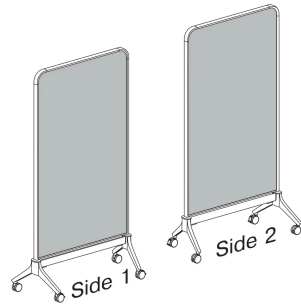

Tributaire™ Screens

Tributaire nesting screens are available in five widths, three heights, and four material options. Select casters or glides. Inline nesting makes the most of floor space.

Key Features

- A Nesting Ability**
Unique leg design allows for inline nesting.
- B Screen Structure**
Available in three heights, including 54, 66, and 72".
Available in five widths, including 24, 30, 36, 42, and 48".
- C Material Selections**
Choose from four screen material options, including markerboard, PET felt, fabric, and markerboard/PET felt.
- D Tackable Surface**
Fabric and PET felt materials allow for pinning.
- E Magnetic Markerboard**
The magnetic markerboard surface is easy to clean. Magnetic accessories such as storage bins and PET felt shapes can be used on these screens.
- F Feet Options**
Available with casters or glides. Casters available in black, warm grey, and cottonwood with warm grey tread. Glides available in black, warm grey, and cottonwood.

Styles

Nesting Screen

W 24, 30, 36, 42, 48"

H 54, 66, 72"

Options

Screen Materials

Markerboard

PET Felt

Fabric

Markerboard/PET Felt Combo

PET Felt Shapes

Pill 24" x 9"

Round 14" dia.

Rounded Square 16" x 16"

Square 16" x 16"

Feet