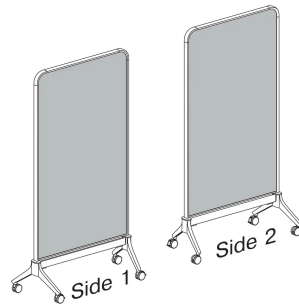

Key Features

A Nesting Design

Unique leg design allows for inline nesting.

B Screen Structure

Available in multiple heights and widths to accommodate many different uses.

C Material Options

Choose from four screen material options including markerboard, PET felt, fabric, and markerboard/PET felt.

F Low Profile Screen Feet Options

Available with black casters or glides. Glides are not visible, located on the bottom of the plate foot, and provide protection to floors when screens are moved.

G Ganging Design

Create space division by ganging together low profile screens. Ganging kit sold separately.

Styles

Nesting Screen
W 24, 30, 36, 42, 48"
H 54, 66, 72"

Low Profile Screen

Options

Screen Materials

Markerboard

PET Felt

Fabric

Markerboard/PET Felt Combo

PET Felt Shapes

Pill
W9" D24"

Round
Dia.14"

Rounded Square
W16" D16"

Square
W16" D16"

Feet