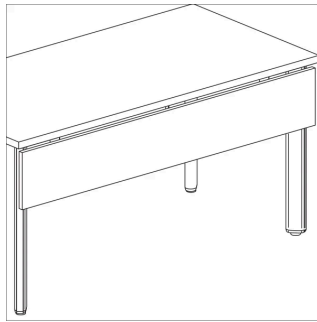

Knife

Feet

Low Profile Glides

Casters

Modesty Panel

PET Felt

Laminate

Power (single circuit or 3-prong plug)

Nacre Pop-up Module

Dubbel Undersurface Module

Dean In-surface Module

Dean Undersurface Module

Node In-surface Module

Double Ellora B Power Module

Document Links

BROCHURE