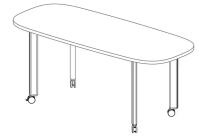

H 29, 36, 42"

Square

W 36, 42, 48, 60"

D 36, 42, 48, 60"

H 29, 36, 42"

Rounded Square

W 42, 48, 60"

D 42, 48, 60"

H 29, 36, 42"

Half Rounded Square

W 60, 84"

D 52"

H 29"

D-Shape

W 60, 72"

D 42, 48"

H 29"

Sprocket

W 48, 60"

D 57, 60, 69"

H 29"

Boat

W 60, 66, 72, 84, 96"

D 30, 36, 42, 48"

H 29"

Pill

W 60, 66, 72, 84, 96"

D 30, 36, 42, 48"

H 29"

Options

Edge Styles

74P