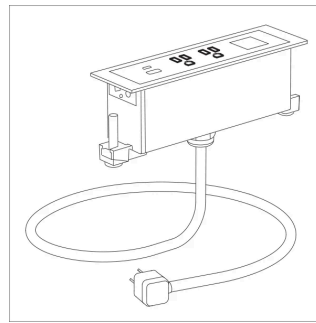

Knife

Feet

Low Profile Glides

Casters

Modesty Panel

PET Felt

Laminate

Power (single circuit or 3-prong plug)

Nacre Pop-up Module

Dubbel Undersurface Module

Dean In-surface Module

Dean Undersurface Module

Node In-surface Module

Double Ellora B Power Module

Document Links

BROCHURE