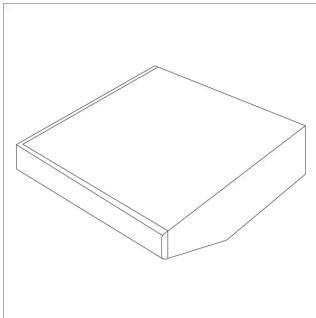

Options

Worksurface

Leg Styles

Edge Styles

Knife