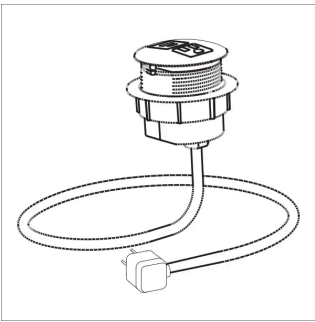

74P/straight

Knife

Feet

Low Profile Glides

Power

Node In-surface Module

Document Links

[Brochure →](#)