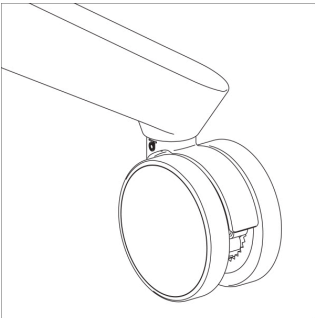

Tributaire™ Lectern

An articulating top adapts the Tributaire lectern from flat to angled for any presenter's preference. Available in fixed or height-adjustable styles with modesty panel and optional storage.

Key Features

- A** **Articulating Top**
Patent-pending articulating top adapts from a flat position to an angled position with a simple toolless hinge movement.
- B** **Height Options**
Available in three options, including fixed height (41.5"), pneumatic height-adjustable (34–48"), and screw height-adjustable (34–47").
- C** **Modesty Panel**
Available in PET felt and laminate.
- D** **Storage Options**
Storage cabinet has an adjustable shelf and steel accent between doors. Optional satin chrome locks.
- E** **Accessories**
Optional bag hook and ganging kit when specified with storage.
- F** **Feet Options**
Available with casters or glides. Casters available in black, warm grey, and cottonwood with warm grey tread. Glides available in black, warm grey, and cottonwood.
- G** **Chrome**
Optional chrome option for base.
- H** **Optional Power**
MiniTap power module mounted inside cabinet when specified with storage.

No Storage
W22" D19" H34-47"

With Storage Cabinet
W22" D19" H34-47"

Options

Edge Styles

73P

Feet

Casters

Glides

Modesty Panel

PET Felt

Laminate

Power

MiniTap Module

Cabinet Surface Grommet*

**Included when specified with storage.*

Locks