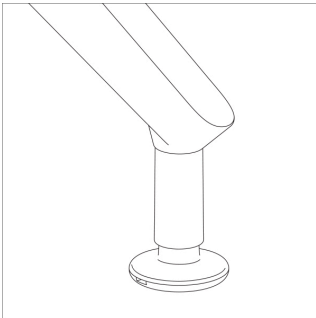

Tributaire™ Lectern

An articulating top adapts the Tributaire lectern from flat to angled for any presenter's preference. Available in fixed or height-adjustable styles with modesty panel and optional storage.

No Storage
W22" D19" H34-47"

With Storage Cabinet
W22" D19" H34-47"

Options

Edge Styles

73P

Feet

Casters

Glides

Modesty Panel

PET Felt

Laminate

Power

MiniTap Module

Cabinet Surface Grommet*

**Included when specified with storage.*

Locks