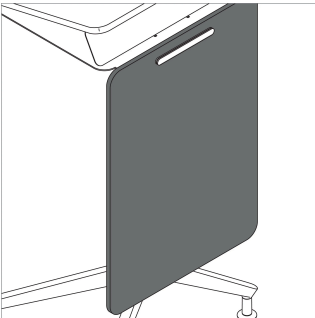

Modesty Panel

PET Felt