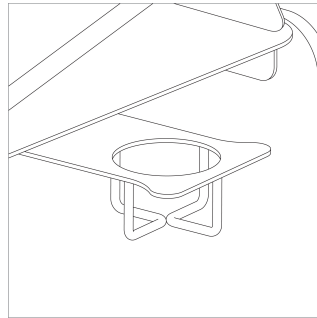

No Lock

Satin Chrome Lock

Accessories

Bag Hook
For Lecterns without Storage

Bag Hook
For Lecterns with Storage

Cup Holder

Document Links

BROCHURE