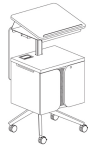

Tributaire™ Lectern

An articulating top adapts the Tributaire lectern from flat to angled for any presenter's preference. Available in fixed or height-adjustable styles with modesty panel and optional storage.

Key Features

- A** **Articulating Top**
Patent-pending articulating top adapts from a flat position to an angled position with a simple toolless hinge movement.
- B** **Height Options**
Available in three options, including fixed height (41.5"), pneumatic height-adjustable (34–48"), and screw height-adjustable (34–47").
- C** **Modesty Panel**
Available in PET felt and laminate.
- D** **Storage Options**
Storage cabinet has an adjustable shelf and steel accent between doors. Optional satin chrome locks.
- E** **Accessories**
Optional bag hook and ganging kit when specified with storage.
- F** **Feet Options**
Available with casters or glides. Casters available in black, warm grey, and cottonwood with warm grey tread. Glides available in black, warm grey, and cottonwood.
- G** **Chrome**
Optional chrome option for base.
- H** **Optional Power**
MiniTap power module mounted inside cabinet when specified with storage.

Styles

Fixed Height

No Storage
W22" D19" H41.5"

With Storage Cabinet
W22" D19" H41.5"

Pneumatic-Adjustable

No Storage
W22" D19" H34-48"

With Storage Cabinet
W22" D19" H34-48"

Screw-Adjustable

No Storage
W22" D19" H34-47"

With Storage Cabinet
W22" D19" H34-47"

Options

Edge Styles

73P

Feet

Casters

Glides