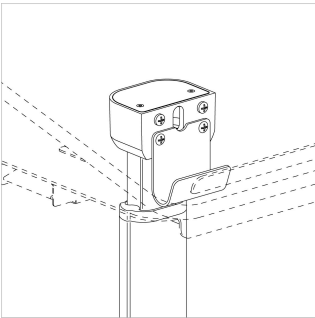

Accessories

Bag Hook
For Lecterns without Storage