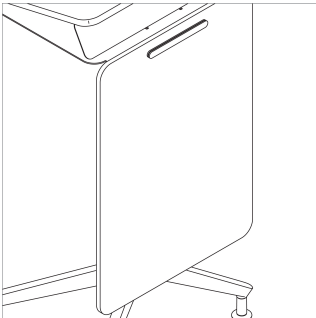

Options

Edge Styles

Feet

Modesty Panel

Laminate