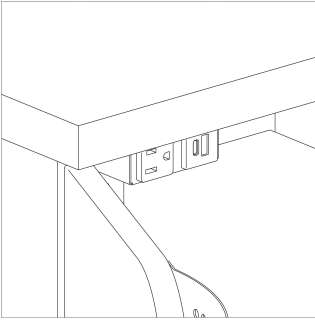

Modesty Panel

PET Felt

Laminate

Power

MiniTap Module

Cabinet Surface Grommet*

**Included when specified with storage.*

Locks

No Lock

Satin Chrome Lock

Accessories

Bag Hook
For Lecterns without Storage

Bag Hook
For Lecterns with Storage

Cup Holder

Document Links

BROCHURE