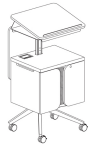

Tributaire™ Lectern

An articulating top adapts the Tributaire lectern from flat to angled for any presenter's preference. Available in fixed or height-adjustable styles with modesty panel and optional storage.

Key Features

- A** **Articulating Top**
Patent-pending articulating top adapts from a flat position to an angled position with a simple toolless hinge movement.
- B** **Height Options**
Available in three options, including fixed height (41.5"), pneumatic height-adjustable (34–48"), and screw height-adjustable (34–47").
- C** **Modesty Panel**
Available in PET felt and laminate.
- D** **Storage Options**
Storage cabinet has an adjustable shelf and steel accent between doors. Optional satin chrome locks.
- E** **Accessories**
Optional bag hook and ganging kit when specified with storage.
- F** **Feet Options**
Available with casters or glides. Casters available in black, warm grey, and cottonwood with warm grey tread. Glides available in black, warm grey, and cottonwood.
- G** **Chrome**
Optional chrome option for base.
- H** **Optional Power**
MiniTap power module mounted inside cabinet when specified with storage.

Styles

Fixed Height

No Storage
W22" D19" H41.5"

With Storage Cabinet
W22" D19" H41.5"

Pneumatic-Adjustable

No Storage
W22" D19" H34-48"

With Storage Cabinet
W22" D19" H34-48"

Screw-Adjustable

No Storage
W22" D19" H34-47"

With Storage Cabinet
W22" D19" H34-47"

Options

Edge Styles

73P

Feet

Casters

Glides