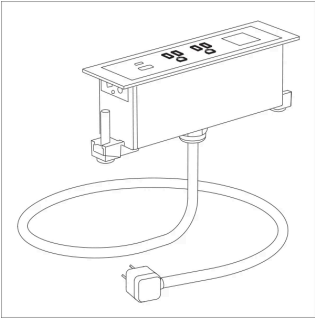

D 42, 48, 60"

H 29"

Boat

W 60, 72, 84, 96, 120, 132, 144, 156, 168, 192, 240"

D 42, 48, 60"

H 29"

Pill

W 60, 72, 84, 96, 120, 132, 144, 156, 168, 192, 240"

D 42, 48, 60"

H 29"

Options

Edge Styles

74P

Knife

Feet

Low Profile Glides

Power (3-prong plug)

Dean In-surface Module

Nacre Pop-up Module

Node In-surface Module

Document Links

BROCHURE

[View brochure.](#)

PRICING