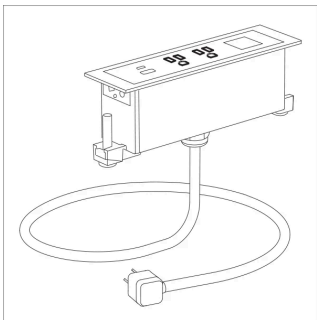

- A Table Options**
The 29" standard height table is available in three top shapes, including rectangle, boat, and pill.
- B Edge Options**
Choose from two edge options, including 74P and knife.
- C Feet Style**
Available with low-profile glides.
- D Chrome**
Optional chrome option for base. Chrome base includes matte black painted stringers.
- E Optional Power**
Available with 3-prong modules and includes wire management.

Styles

Rectangle

W 60, 72, 84, 96, 120, 132, 144, 156, 168, 192, 240"
D 42, 48, 60"
H 29"

Boat

W 60, 72, 84, 96, 120, 132, 144, 156, 168, 192, 240"
D 42, 48, 60"
H 29"

Pill

W 60, 72, 84, 96, 120, 132, 144, 156, 168, 192, 240"
D 42, 48, 60"
H 29"

Options

Edge Styles

74P

Knife

Feet

Low Profile Glides

Power (3-prong plug)

Dean In-surface Module