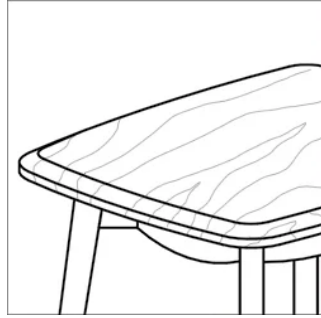

Veneer

Document Links

[Pricing →](#)

[Brochure →](#)

[Photography →](#)

[CAD/Revit Symbols →](#)

[Documents →](#)