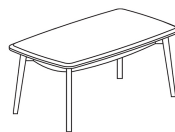

C Material Options

Tops can be specified in veneer or laminate. Select from KI standard laminate or stain finishes.

Styles

End Table
W24" D20" H18, 22"

Lamp Table
W24" H24" D22"

Coffee Table
W42" D24" H18"