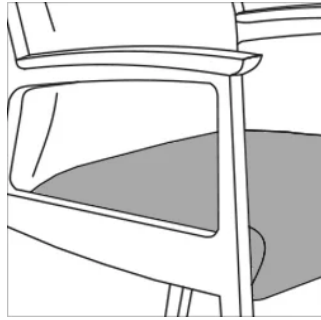

Options

Upholstery

Contrast

Arm Caps

*Available on Open and Closed Arm

Document Links

[Pricing →](#)

[Brochure →](#)

[Photography →](#)

[CAD/Revit Symbols →](#)

[Documents →](#)

[Material Approvals →](#)