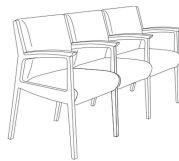

Styles

Open Arm

One Seat
W24" D24" H33.75"
Seat: W21" D17.5" H19"
Arm Height: 27.75"

Two Seats
W47" D24" H33.75"
Seat: W21" D17.5" H19"
Arm Height: 27.75"

Three Seats
W69" D24" H33.75"
Seat: W21" D17.5" H19"
Arm Height: 27.75"

Closed Arm

One Seat
W24" D24" H33.75"
Seat: W21" D17.5" H19"
Arm Height: 27.75"

Two Seats
W47" D24" H33.75"
Seat: W21" D17.5" H19"
Arm Height: 27.75"

Three Seats
W69" D24" H33.75"
Seat: W21" D17.5" H19"
Arm Height: 27.75"