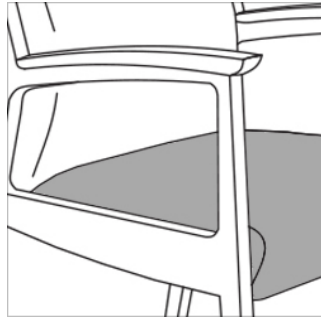

Options

Upholstery

Contrast

Arm Caps

*Available on Open and Closed Arm

Document Links

[Pricing →](#)

[Brochure →](#)

[Photography →](#)

[CAD/Revit Symbols →](#)

[Documents →](#)

[Material Approvals →](#)