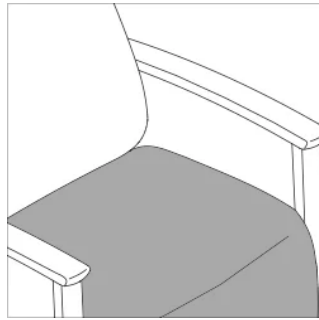

W31.75" D32.75" H31.75"

Seat: W23.75" D22" H19"

Arm Height: 25.75"

W55.5" D32.75" H31.75"

Seat: W47.5" D22" H19"

Arm Height: 25.75"

W79.5" D32.75" H31.75"

Seat: W71.5" D22" H19"

Arm Height: 25.75"

Options

Upholstery

Contrast

Arm Caps

*Available on Open and Closed Arm