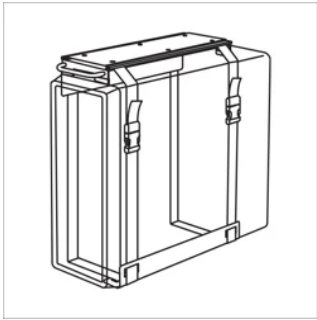

CPU Sling
W 5.38"
D 18"