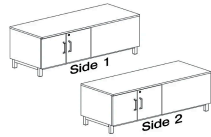

Cupboard / Cupboard
W 48, 60"
D 19"
H 19.63"