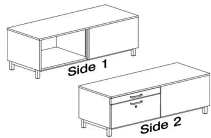

## Shared Credenza

Open / Open  
 W 48, 60"  
 D 19"  
 H 19.63"

Cupboard / Cupboard  
 W 48, 60"  
 D 19"  
 H 19.63"

Drawers / Drawers  
 W 48, 60"  
 D 19"  
 H 19.63"

Open / Cupboard  
 W 48, 60"  
 D 19"  
 H 19.63"

\*Available Left- or Right-Facing

Open / Drawers  
 W 48, 60"  
 D 19"  
 H 19.63"

\*Available Left- or Right-Facing

Cupboard / Drawers  
 W 48, 60"  
 D 19"  
 H 19.63"