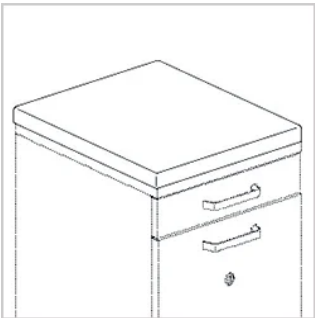

Accessories

Pads

Pedestal