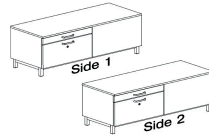

Drawers / Drawers  
W 48, 60"  
D 19"  
H 19.63"

Cupboard / Open  
W 48, 60"  
D 19"  
H 19.63"  
\*Available Left- or Right-Facing

Cupboard / Drawers  
W 48, 60"  
D 19"  
H 19.63"  
\*Available Left- or Right-Facing

Drawers / Open  
W 48, 60"  
D 19"  
H 19.63"  
\*Available Left- or Right-Facing

## Shared Credenza

Open / Open  
 W 48, 60"  
 D 19"  
 H 19.63"

Cupboard / Cupboard  
 W 48, 60"  
 D 19"  
 H 19.63"

Drawers / Drawers  
 W 48, 60"  
 D 19"  
 H 19.63"

Open / Cupboard  
 W 48, 60"  
 D 19"  
 H 19.63"