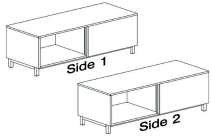

Shared Credenza

Open / Open
W 48, 60"
D 19"
H 19.63"