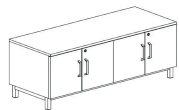

## Storage

Pedestal  
W 15"  
D 17.62, 21.62"  
H 20"

Wardrobe  
W 30"  
D 19"  
H 60.25"

High-Density Storage  
W 15.13"  
D 24, 30"  
H 48.25"  
\*Available Left- or Right-Facing

Wall-Mounted Cabinet  
W 42, 48, 54, 60, 66, 72"  
D 15.25"  
H 15, 16"

## Credenza

Open  
W 24, 30"  
D 19"  
H 19.63"

Cupboard  
W 24, 30"  
D 19"  
H 19.63"

Drawers  
W 24, 30"  
D 19"  
H 19.63"

Open / Open  
W 48, 60"  
D 19"  
H 19.63"

Cupboard / Cupboard  
W 48, 60"  
D 19"  
H 19.63"

Drawers / Drawers  
W 48, 60"  
D 19"  
H 19.63"

Cupboard / Open  
W 48, 60"  
D 19"  
H 19.63"  
\*Available Left- or Right-Facing

Cupboard / Drawers  
W 48, 60"  
D 19"  
H 19.63"  
\*Available Left- or Right-Facing