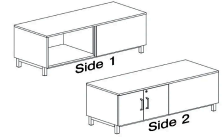

## Shared Credenza

Open / Open  
 W 48, 60"  
 D 19"  
 H 19.63"

Cupboard / Cupboard  
 W 48, 60"  
 D 19"  
 H 19.63"

Drawers / Drawers  
 W 48, 60"  
 D 19"  
 H 19.63"

Open / Cupboard  
 W 48, 60"  
 D 19"  
 H 19.63"

\*Available Left- or Right-Facing

Open / Drawers  
 W 48, 60"  
 D 19"  
 H 19.63"

\*Available Left- or Right-Facing

Cupboard / Drawers  
 W 48, 60"  
 D 19"  
 H 19.63"