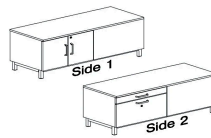

## Shared Credenza

Open / Open  
 W 48, 60"  
 D 19"  
 H 19.63"

Cupboard / Cupboard  
 W 48, 60"  
 D 19"  
 H 19.63"

Drawers / Drawers  
 W 48, 60"  
 D 19"  
 H 19.63"

Open / Cupboard  
 W 48, 60"  
 D 19"  
 H 19.63"

\*Available Left- or Right-Facing

Open / Drawers  
 W 48, 60"  
 D 19"  
 H 19.63"

\*Available Left- or Right-Facing

Cupboard / Drawers  
 W 48, 60"  
 D 19"  
 H 19.63"