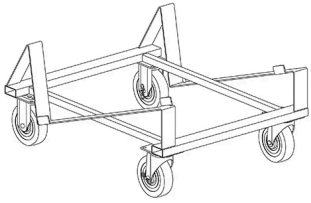

Lounge

Accessories

Dolly

4-Leg Chair Dolly

Document Links

[Brochure →](#)

[Price List →](#)

[Photography →](#)

[CAD/Revit Symbols →](#)

[Documents →](#)

[Material Approvals →](#)