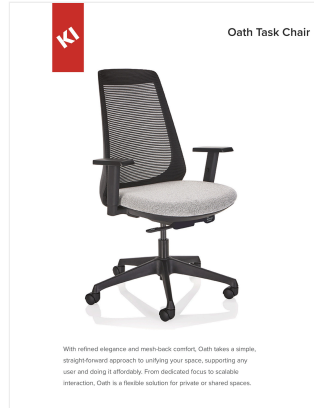

## Features

- Weight-activated mechanism adjusts back-tilt tension for each occupant
- Simple, intuitive levers change back position and seat height
- Black or Cool Grey mesh backrest with upholstered seat

## Construction

- Upholstered dual-molded urethane foam seat with black under-shroud
- Reinforced black nylon backrest frame with mesh insert
- Optional height-adjustable arms (2-1/2" range) are molded in black reinforced plastic with molded black polyurethane arm caps
- Five-star base is 26" diameter in reinforced black nylon or polished aluminum
- Dual-wheel, hard-tread casters are designed for use on carpets and molded in reinforced plastic

## Styles

---

Armless  
W20" D27" H39.5-44"  
Seat: W20" D19" H16.5-21"

With Arms  
W26" D27" H39.5-44"  
Seat: W20" D19" H16.5-21"  
Arm Height: 23.5-30.5"