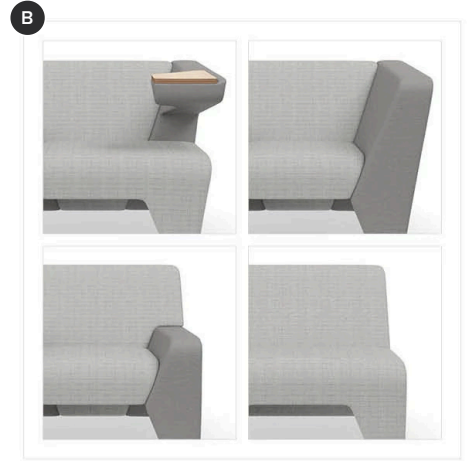

MyWay® Lounge Seating

Featuring a modular, asymmetrical design and multiple arm styles, MyWay lounge chairs allow for a variety of sitting positions and seating configurations.

Key Features

A Adaptive Comfort

Designed to accommodate any sitting style, all horizontal surfaces are durably designed to be sat on and padded for comfort.

B Arm Styles

Chairs are modular and available in any combination of four arm styles: work arm, high arm, low arm, and no arm in right or left orientations. Use as standalone lounge chair solutions or create dynamic configurations, sofas, and loveseats.

C Base Design

Available with polished aluminum tapered 4-leg or sled base styles, design provides a place to tuck belongings below the seat. Sled base available with optional black nylon glides.

D Design Freedom

[See It Spec It →](#)

[CAD/Revit Symbols →](#)

[Documents →](#)

[Material Approvals →](#)

Meet MyWay Collection

MyWay, a versatile collection featuring lounge seating and occasional tables, adds a cohesive aesthetic to any environment by offering endless configurations and complementary designs.