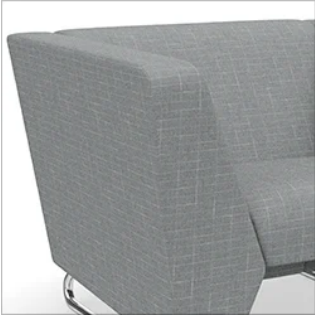

Options

Upholstery

Non-Contrast