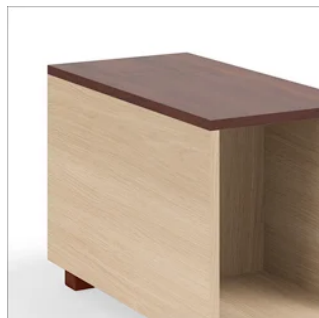

Tables

18" Round
Dia. 18" H18"

26" Round
Dia. 26" H18"

Square
W26" D26" H18"

Rectangular In-Line
W13" D26" H18"

Rectangular In-Line with Pad
W13" D26" H18"

Options

Base Styles

Poly

Wood

Aluminum

Concealed Glides

Casters
*Not Available on In-Line Table Styles

Laminate

*Only Available on In-Line Tables

Non-Contrast