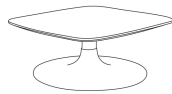

## Lounge

Small End Table  
W20" D20" H18"

Medium Coffee Table  
W31" D31" H13"

Large Coffee Table  
W36" D36" H13"

Obround Coffee Table  
W54" D20" H13"

## Parlor

Small End Table  
W20" D20" H18"

Medium Coffee Table  
W31" D31" H13"

Large Coffee Table  
W36" D36" H13"

Obround Coffee Table  
W54" D20" H13"

## Club

Medium Coffee Table  
W31" D31" H13"

Large Coffee Table  
W36" D36" H13"