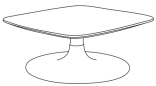

## Lounge

Small End Table  
W20" D20" H18"

Medium Coffee Table  
W31" D31" H13"

Large Coffee Table  
W36" D36" H13"

Obround Coffee Table  
W54" D20" H13"

## Parlor

Small End Table  
W20" D20" H18"

Medium Coffee Table  
W31" D31" H13"

Large Coffee Table  
W36" D36" H13"

Obround Coffee Table  
W54" D20" H13"

## Club

Medium Coffee Table  
W31" D31" H13"

Large Coffee Table  
W36" D36" H13"