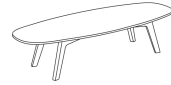

## Lounge

Small End Table  
W20" D20" H18"

Medium Coffee Table  
W31" D31" H13"

Large Coffee Table  
W36" D36" H13"

Obround Coffee Table  
W54" D20" H13"

## Parlor

Small End Table  
W20" D20" H18"

Medium Coffee Table  
W31" D31" H13"

Large Coffee Table  
W36" D36" H13"

Obround Coffee Table  
W54" D20" H13"

## Club

Medium Coffee Table  
W31" D31" H13"

Large Coffee Table  
W36" D36" H13"