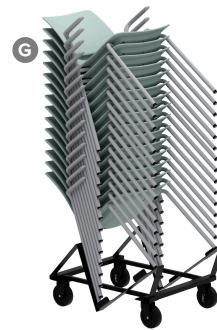

LimeLite™ Stack Chair

LimeLite stack chair offers sophisticated style and flex back comfort for a variety of spaces.

Key Features

- A Flex Comfort**
Inherent flex comfort is provided by the one-piece seat shell architecture and unique blend of materials (see detail).
- B Material Options**
Available as all poly, with an upholstered seat, or with an upholstered seat and backrest.
- C Integral Handle**
Seat shell design integrates a handle for easy lifting, moving and stacking.
- D Optional Arms and Tablet Arms**
Available with cantilever arm, flip-up tablet arm, or flip-up oversize tablet arm.
- E Glides**
4-leg chairs - three glides (plastic, steel or felt).
Sled base chairs - optional glides (plastic, steel, non-marring rubber or felt).
- F Casters**
4-leg chairs - 50 mm dual-surface casters suitable for carpet or hard floors in black, warm grey or cottonwood.
- G Stacking**
4-leg and sled base chairs stack 15-high on dolly and 7-high on floor (poly).
4-leg chairs with casters stack 7-high on floor (poly).
Flip-up tablet arm chairs (4-leg with glides or casters) stack 4-high on floor (poly or upholstered).
Transport dolly for ease of movement and storage.

Styles

4-Leg

Armless
W21.75" D22.25" H33.25"
Seat: W18.25" D17.5" H17.5"

Cantilever Arm
W23.5" D22.25" H33.25"
Seat: W18.25" D17.5" H17.5"

Flip Up Tablet Arm
W23.75" D28" H33.25"
Seat: W18.25" D17.5" H17.5"

Flip Up Oversize Tablet Arm
W23.75" D31" H33.25"
Seat: W18.25" D17.5" H17.5"

4-Leg with Casters

Armless
W22.5" D20" H33.25"
Seat: W18.25" D17.5" H17.5"

Cantilever Arm
W23.5" D20" H33.25"
Seat: W18.25" D17.5" H17.5"

Cantilever Arm
W24.75" D20" H33.25"
Seat: W18.25" D17.5" H17.5"

Options

Shell Style

Poly Seat

Upholstered Seat

Upholstered Seat and Backrest

Document Links

[Brochure →](#)