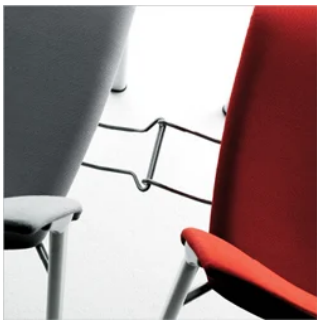

Accessories

Ganger