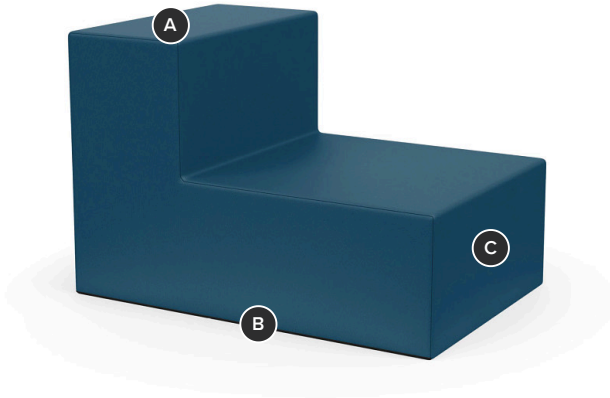

Imaginasium® Blocks

Easy-to-maneuver and configure, Imaginasium blocks offer soft seating in three distinct shapes for young learners in agile, adaptable environments.

Key Features

A Lightweight and Safe

Lightweight foam elements have no wood or other hard parts that would bump or bruise students.

B Durable

Reinforced seams, heavy-duty zippers and high-performance vinyl upholstery stand up to wear and tear. Vinyl is easy to clean and disinfect.

C Configurable

Create agile environments with modular shapes that are designed in multiples of 11" for unlimited configurability and easy stacking.

D Efficient Storage

Bundles stack as a cuboid for efficient storage.

Styles

I Shape
W44" D11" H11"

L Shape
W33" D22" H22"

V Shape
W22" D11" H22"

Bundle
W44" D33" H33"

Document Links

[Brochure →](#)

[Pricing →](#)