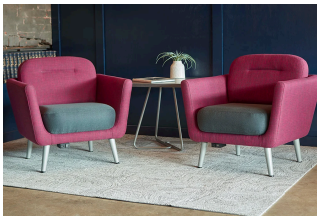

Video

Introducing Gladly

WARRANTY

Lifetime

[View Terms & Conditions](#)

WEIGHT RATING

350 lbs.