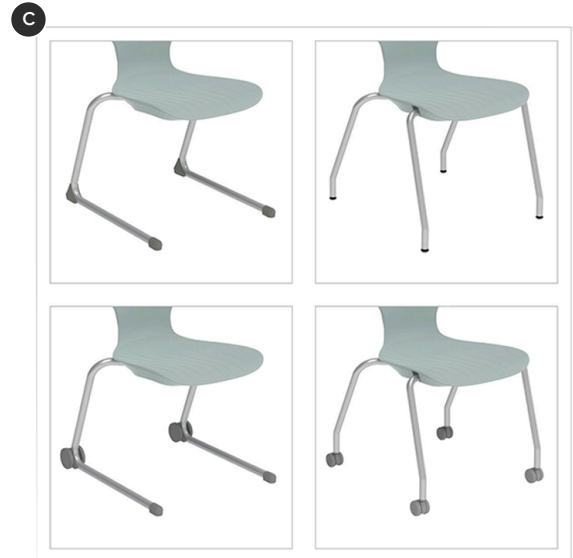

## A Controlled Mobility

Patent-pending heel-wheel offers controlled mobility, acts as an anti-tip mechanism, reduces noise, floor stress, and functions like a dolly when stacked up to four high.

## D Size Options

Choose from multiple seat heights: 12" (4-leg only), 14", 16", and 18" (passes ANSI/BIFMA X6.1 testing).

## Cantilever Leg

Small: W16.5" D16.38" H24.75"  
Seat Height: 14"  
Medium: W17.5" D19.5" H28.75"  
Seat Height: 16"  
Large: W20"  
D22.38" H32.81" Seat Height:  
18"

## Cantilever Leg with Heel Wheel

Small: W17.69" D16.94" H24.75"  
Seat Height: 14"  
Medium: W18.75" D19.75"  
H28.75" Seat Height: 16"  
Large: W21.25" D22.94"  
H32.81" Seat Height: 18"