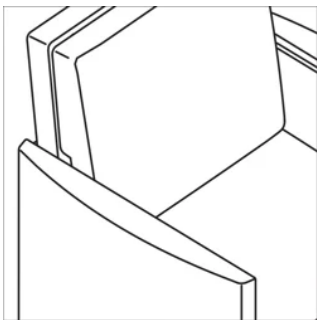

Arm Caps

Solid