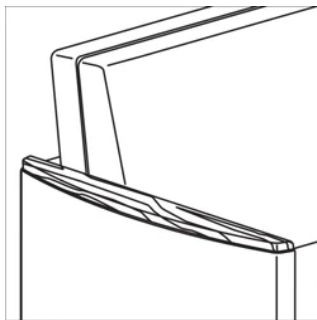

Styles

---

*Available with Casters

Options

Upholstery

Arm Caps

Wood