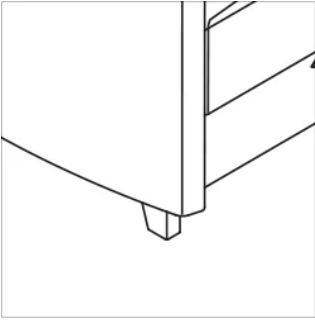

Base

Wood Legs