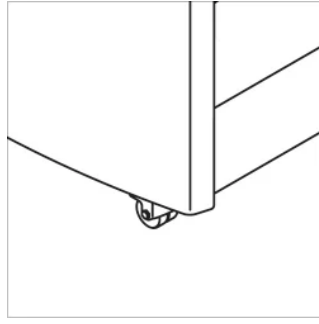

Casters

Document Links

[Pricing →](#)

[Brochure →](#)

[Video →](#)

[Photography →](#)

[CAD/Revit Symbols →](#)

[Documents →](#)

[Material Approvals →](#)