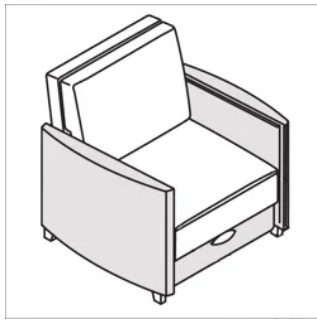

Styles

---

*Available with Casters

Options

Upholstery

Contrast

Arm Caps