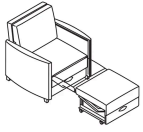

Styles

Lounge Chair
W36" D33-80" H35"
Seat: W28.75" D20-
77.19" H17.75"
Arm Height: 26"

*Available with Casters