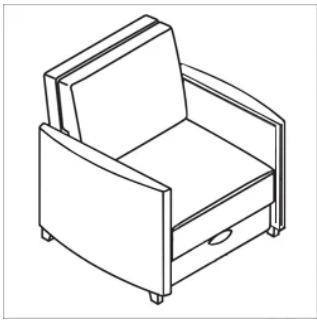

Styles

---

*Available with Casters

Options

Upholstery

Non-Contrast