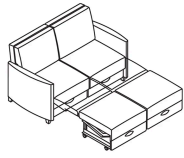

B Intuitive Conversion

Use of standard pull strap easily converts sleeper back into chair or loveseat.

C Convenient Storage

Easily store bedding or personal belongings under the seat.

D Base Options

Lounge chair sleepers available with locking casters (front fixed, rear swivel) or wood feet. Loveseat sleepers have wood feet.

Styles

Lounge Chair
W36" D33-80" H35"
Seat: W28.75" D20-
77.19" H17.75"
Arm Height: 26"

*Available with Casters

Loveseat Double Sleeper
W64.75" D35.5-81" H34.5"
Seat: W57" D20-76.5" H17.75"
Arm Height: 26.75"