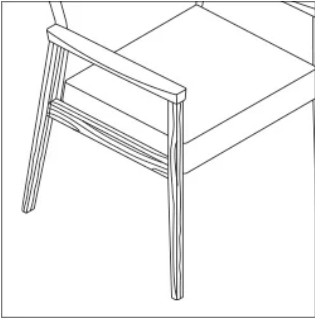

Three Seats
W69" D23.5" H31.5"
Seat: W20.5" D19.5" H19"
Arm Height: 27"

Loveseat
W42" D23.5" H31.5"
Seat: W38" D19.5" H19"
Arm Height: 27"

Options

Upholstery

Non-Contrast

Contrast

Arm Caps

Poly