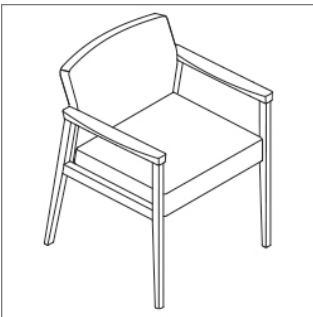

Styles

Open Arm

One Seat
W24.75" D23.5" H31.5"
Seat: W20.5" D19.5" H19"
Arm Height: 27"

Two Seats
W46.75" D23.5" H31.5"
Seat: W20.5" D19.5" H19"
Arm Height: 27"

Three Seats
W69" D23.5" H31.5"
Seat: W20.5" D19.5" H19"
Arm Height: 27"

Loveseat
W42" D23.5" H31.5"
Seat: W38" D19.5" H19"
Arm Height: 27"

Closed Arm

One Seat
W24.75" D23.5" H31.5"
Seat: W20.5" D19.5" H19"
Arm Height: 27"

Two Seats
W46.75" D23.5" H31.5"
Seat: W20.5" D19.5" H19"
Arm Height: 27"

Three Seats
W69" D23.5" H31.5"
Seat: W20.5" D19.5" H19"
Arm Height: 27"

Loveseat
W42" D23.5" H31.5"
Seat: W38" D19.5" H19"
Arm Height: 27"

Options

Upholstery

Non-Contrast

Contrast

Arm Caps

Poly