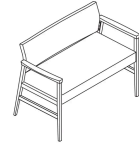

Styles

Open Arm

One Seat
W24.75" D23.5" H31.5"
Seat: W20.5" D19.5" H19"
Arm Height: 27"

Two Seats
W46.75" D23.5" H31.5"
Seat: W20.5" D19.5" H19"
Arm Height: 27"

Three Seats
W69" D23.5" H31.5"
Seat: W20.5" D19.5" H19"
Arm Height: 27"

Loveseat
W42" D23.5" H31.5"
Seat: W38" D19.5" H19"
Arm Height: 27"

Closed Arm

One Seat
W24.75" D23.5" H31.5"
Seat: W20.5" D19.5" H19"
Arm Height: 27"

Two Seats
W46.75" D23.5" H31.5"
Seat: W20.5" D19.5" H19"
Arm Height: 27"