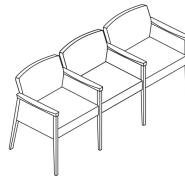

Styles

Open Arm

One Seat
W24.75" D23.5" H31.5"
Seat: W20.5" D19.5" H19"
Arm Height: 27"

Two Seats
W46.75" D23.5" H31.5"
Seat: W20.5" D19.5" H19"
Arm Height: 27"

Three Seats
W69" D23.5" H31.5"
Seat: W20.5" D19.5" H19"
Arm Height: 27"

Loveseat
W42" D23.5" H31.5"
Seat: W38" D19.5" H19"
Arm Height: 27"

Closed Arm

One Seat
W24.75" D23.5" H31.5"
Seat: W20.5" D19.5" H19"
Arm Height: 27"

Two Seats
W46.75" D23.5" H31.5"
Seat: W20.5" D19.5" H19"
Arm Height: 27"

Three Seats
W69" D23.5" H31.5"
Seat: W20.5" D19.5" H19"
Arm Height: 27"

Loveseat
W42" D23.5" H31.5"
Seat: W38" D19.5" H19"
Arm Height: 27"

Options

Upholstery

Non-Contrast

Contrast

Arm Caps

Poly