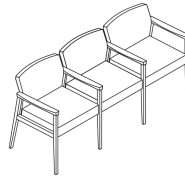

Styles

Open Arm

One Seat
W24.75" D23.5" H31.5"
Seat: W20.5" D19.5" H19"
Arm Height: 27"

Two Seats
W46.75" D23.5" H31.5"
Seat: W20.5" D19.5" H19"
Arm Height: 27"

Three Seats
W69" D23.5" H31.5"
Seat: W20.5" D19.5" H19"
Arm Height: 27"

Loveseat
W42" D23.5" H31.5"
Seat: W38" D19.5" H19"
Arm Height: 27"

Closed Arm

One Seat
W24.75" D23.5" H31.5"
Seat: W20.5" D19.5" H19"
Arm Height: 27"

Two Seats
W46.75" D23.5" H31.5"
Seat: W20.5" D19.5" H19"
Arm Height: 27"