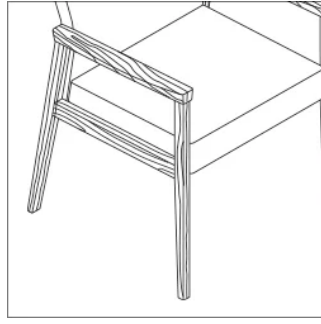

Three Seats
W69" D23.5" H31.5"
Seat: W20.5" D19.5" H19"
Arm Height: 27"

Loveseat
W42" D23.5" H31.5"
Seat: W38" D19.5" H19"
Arm Height: 27"

Options

Upholstery

Non-Contrast

Contrast

Arm Caps

Poly