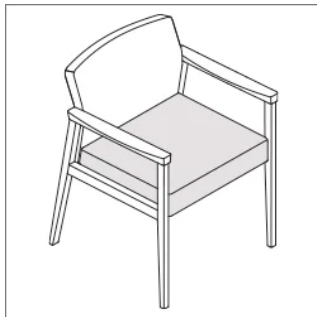

Three Seats
W69" D23.5" H31.5"
Seat: W20.5" D19.5" H19"
Arm Height: 27"

Loveseat
W42" D23.5" H31.5"
Seat: W38" D19.5" H19"
Arm Height: 27"

Options

Upholstery

Non-Contrast

Contrast

Arm Caps

Poly