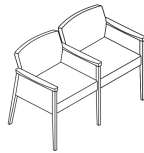

Styles

Open Arm

One Seat
W24.75" D23.5" H31.5"
Seat: W20.5" D19.5" H19"
Arm Height: 27"

Two Seats
W46.75" D23.5" H31.5"
Seat: W20.5" D19.5" H19"
Arm Height: 27"

Three Seats
W69" D23.5" H31.5"
Seat: W20.5" D19.5" H19"
Arm Height: 27"

Loveseat
W42" D23.5" H31.5"
Seat: W38" D19.5" H19"
Arm Height: 27"

Closed Arm

One Seat
W24.75" D23.5" H31.5"
Seat: W20.5" D19.5" H19"
Arm Height: 27"

Two Seats
W46.75" D23.5" H31.5"
Seat: W20.5" D19.5" H19"
Arm Height: 27"