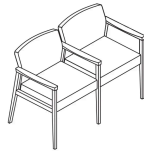

B Supportive Comfort

Designed for ease of ingress and egress to support user safety with a 19" seat height.

C Arm Options

Available with open (wood) arms and closed (upholstered) arms. Optional wood or black poly arm caps available.

Styles

Open Arm

One Seat
W24.75" D23.5" H31.5"
Seat: W20.5" D19.5" H19"
Arm Height: 27"

Two Seats
W46.75" D23.5" H31.5"
Seat: W20.5" D19.5" H19"
Arm Height: 27"

Three Seats
W69" D23.5" H31.5"
Seat: W20.5" D19.5" H19"
Arm Height: 27"