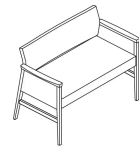

Styles

Open Arm

One Seat
W24.75" D23.5" H31.5"
Seat: W20.5" D19.5" H19"
Arm Height: 27"

Two Seats
W46.75" D23.5" H31.5"
Seat: W20.5" D19.5" H19"
Arm Height: 27"

Three Seats
W69" D23.5" H31.5"
Seat: W20.5" D19.5" H19"
Arm Height: 27"

Loveseat
W42" D23.5" H31.5"
Seat: W38" D19.5" H19"
Arm Height: 27"

Closed Arm

One Seat
W24.75" D23.5" H31.5"
Seat: W20.5" D19.5" H19"
Arm Height: 27"

Two Seats
W46.75" D23.5" H31.5"
Seat: W20.5" D19.5" H19"
Arm Height: 27"

Three Seats
W69" D23.5" H31.5"
Seat: W20.5" D19.5" H19"
Arm Height: 27"

Loveseat
W42" D23.5" H31.5"
Seat: W38" D19.5" H19"
Arm Height: 27"

Options

Upholstery

Non-Contrast

Contrast

Arm Caps

Poly