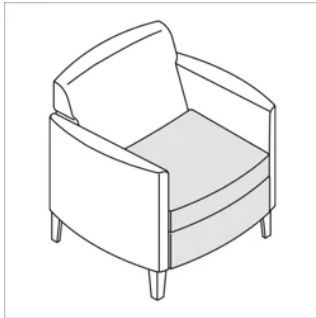

High-Back

Armless Lounge
W27.5" D32" H43"
Seat: W27.5" D20.5" H18"

Armless Loveseat
W52" D31" H43"
Seat: W52" D19" H18"

Armless Sofa
W75" D31" H43"
Seat: W75" D19" H18"

Open Arm Lounge
W32" D32" H43"
Seat: W27" D20.5" H18"
Arm Height: 28"

Open Arm Loveseat
W57" D31" H43"
Seat: W52" D19" H18"
Arm Height: 28"

Open Arm Sofa
W80" D31" H43"
Seat: W75" D19" H18"
Arm Height: 28"

Closed Arm Lounge
W31.5" D31" H43"
Seat: W23.5" D19" H18"
Arm Height: 26.5"

Closed Arm Loveseat
W54" D30" H43"
Seat: W48" D19" H18"
Arm Height: 26.5"

Closed Arm Sofa
W79" D30" H43"
Seat: W70" D19" H18"
Arm Height: 26.5"

Options

Upholstery

Non-Contrast

Contrast

Arm Caps

Wood