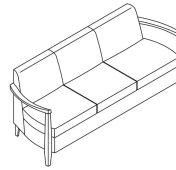

C Back Styles

Choose from three distinct back styles: low-back, high-back, and wingback.

D Glide & Wallsaver Options

Available with nylon, polycarbonate, rubber, and felt glides. Optional wallsaver feet are available.

E Material Options

Choose from Pallas Textiles, KI ingrade, or COM upholstery options. Specify as matching or contrasting fabric.

Styles

Low-Back

Armless Lounge
W27.5" D27" H33"
Seat: W27.5" D20.5" H18"

Armless Loveseat
W52" D27" H33"
Seat: W52" D19" H18"

Armless Sofa
W75" D27" H33"
Seat: W75" D19" H18"

Open Arm Lounge
W32" D29" H33"
Seat: W27.5" D20.5" H18"
Arm Height: 28"

Open Arm Loveseat
W56" D29" H33"
Seat: W52" D19" H18"
Arm Height: 28"

Open Arm Sofa
W79" D29" H33"
Seat: W75" D19" H18"
Arm Height: 28"

Closed Arm Lounge
W31.5" D28.5" H31.5"
Seat: W23.5" D19" H18"
Arm Height: 26.5"

Closed Arm Loveseat
W54" D27" H31.5"
Seat: W48" D19" H18"
Arm Height: 26.5"

Closed Arm Sofa
W79" D27" H31.5"
Seat: W70" D19" H18"
Arm Height: 26.5"