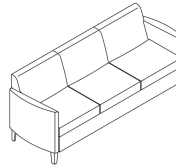

E Material Options

Choose from Pallas Textiles, KI ingrade, or COM upholstery options. Specify as matching or contrasting fabric.

Styles

Low-Back

Armless Lounge
W27.5" D27" H33"
Seat: W27.5" D20.5" H18"

Armless Loveseat
W52" D27" H33"
Seat: W52" D19" H18"

Armless Sofa
W75" D27" H33"
Seat: W75" D19" H18"

Open Arm Lounge
W32" D29" H33"
Seat: W27.5" D20.5" H18"
Arm Height: 28"

Open Arm Loveseat
W56" D29" H33"
Seat: W52" D19" H18"
Arm Height: 28"

Open Arm Sofa
W79" D29" H33"
Seat: W75" D19" H18"
Arm Height: 28"

Closed Arm Lounge
W31.5" D28.5" H31.5"
Seat: W23.5" D19" H18"
Arm Height: 26.5"

Closed Arm Loveseat
W54" D27" H31.5"
Seat: W48" D19" H18"
Arm Height: 26.5"

Closed Arm Sofa
W79" D27" H31.5"
Seat: W70" D19" H18"
Arm Height: 26.5"

High-Back

Armless Lounge
W27.5" D32" H43"
Seat: W27.5" D20.5" H18"

Armless Loveseat
W52" D31" H43"
Seat: W52" D19" H18"

Armless Sofa
W75" D31" H43"
Seat: W75" D19" H18"

Open Arm Lounge
W32" D32" H43"
Seat: W27" D20.5" H18"
Arm Height: 28"