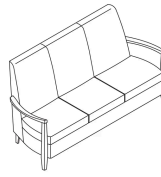

Armless Sofa
W75" D27" H33"
Seat: W75" D19" H18"

Open Arm Lounge
W32" D29" H33"
Seat: W27.5" D20.5" H18"
Arm Height: 28"

Open Arm Loveseat
W56" D29" H33"
Seat: W52" D19" H18"
Arm Height: 28"

Open Arm Sofa
W79" D29" H33"
Seat: W75" D19" H18"
Arm Height: 28"

Closed Arm Lounge
W31.5" D28.5" H31.5"
Seat: W23.5" D19" H18"
Arm Height: 26.5"

Closed Arm Loveseat
W54" D27" H31.5"
Seat: W48" D19" H18"
Arm Height: 26.5"

Closed Arm Sofa
W79" D27" H31.5"
Seat: W70" D19" H18"
Arm Height: 26.5"

High-Back

Armless Lounge
W27.5" D32" H43"
Seat: W27.5" D20.5" H18"

Armless Loveseat
W52" D31" H43"
Seat: W52" D19" H18"

Armless Sofa
W75" D31" H43"
Seat: W75" D19" H18"

Open Arm Lounge
W32" D32" H43"
Seat: W27" D20.5" H18"
Arm Height: 28"

Open Arm Loveseat
W57" D31" H43"
Seat: W52" D19" H18"
Arm Height: 28"

Open Arm Sofa
W80" D31" H43"
Seat: W75" D19" H18"
Arm Height: 28"

Closed Arm Lounge
W31.5" D31" H43"
Seat: W23.5" D19" H18"
Arm Height: 26.5"