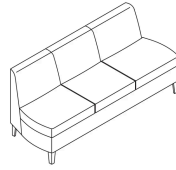

C Back Styles

Choose from three distinct back styles: low-back, high-back, and wingback.

D Glide & Wallsaver Options

Available with nylon, polycarbonate, rubber, and felt glides. Optional wallsaver feet are available.

E Material Options

Choose from Pallas Textiles, KI ingrade, or COM upholstery options. Specify as matching or contrasting fabric.

Styles

Low-Back

Armless Lounge
W27.5" D27" H33"
Seat: W27.5" D20.5" H18"

Armless Loveseat
W52" D27" H33"
Seat: W52" D19" H18"

Armless Sofa
W75" D27" H33"
Seat: W75" D19" H18"

Open Arm Lounge
W32" D29" H33"
Seat: W27.5" D20.5" H18"
Arm Height: 28"

Open Arm Loveseat
W56" D29" H33"
Seat: W52" D19" H18"
Arm Height: 28"

Open Arm Sofa
W79" D29" H33"
Seat: W75" D19" H18"
Arm Height: 28"

Closed Arm Lounge
W31.5" D28.5" H31.5"
Seat: W23.5" D19" H18"
Arm Height: 26.5"

Closed Arm Loveseat
W54" D27" H31.5"
Seat: W48" D19" H18"
Arm Height: 26.5"

Closed Arm Sofa
W79" D27" H31.5"
Seat: W70" D19" H18"
Arm Height: 26.5"