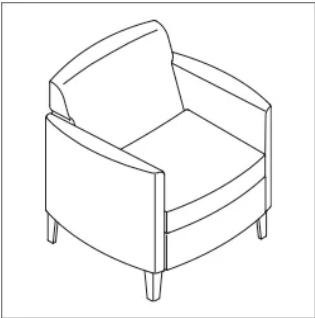

High-Back

Armless Lounge
W27.5" D32" H43"
Seat: W27.5" D20.5" H18"

Armless Loveseat
W52" D31" H43"
Seat: W52" D19" H18"

Armless Sofa
W75" D31" H43"
Seat: W75" D19" H18"

Open Arm Lounge
W32" D32" H43"
Seat: W27" D20.5" H18"
Arm Height: 28"

Open Arm Loveseat
W57" D31" H43"
Seat: W52" D19" H18"
Arm Height: 28"

Open Arm Sofa
W80" D31" H43"
Seat: W75" D19" H18"
Arm Height: 28"

Closed Arm Lounge
W31.5" D31" H43"
Seat: W23.5" D19" H18"
Arm Height: 26.5"

Closed Arm Loveseat
W54" D30" H43"
Seat: W48" D19" H18"
Arm Height: 26.5"

Closed Arm Sofa
W79" D30" H43"
Seat: W70" D19" H18"
Arm Height: 26.5"

Options

Upholstery

Non-Contrast

Contrast

Arm Caps

Wood