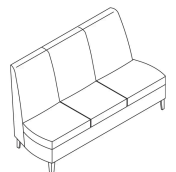

Armless Sofa
W75" D27" H33"
Seat: W75" D19" H18"

Open Arm Lounge
W32" D29" H33"
Seat: W27.5" D20.5" H18"
Arm Height: 28"

Open Arm Loveseat
W56" D29" H33"
Seat: W52" D19" H18"
Arm Height: 28"

Open Arm Sofa
W79" D29" H33"
Seat: W75" D19" H18"
Arm Height: 28"

Closed Arm Lounge
W31.5" D28.5" H31.5"
Seat: W23.5" D19" H18"
Arm Height: 26.5"

Closed Arm Loveseat
W54" D27" H31.5"
Seat: W48" D19" H18"
Arm Height: 26.5"

Closed Arm Sofa
W79" D27" H31.5"
Seat: W70" D19" H18"
Arm Height: 26.5"

High-Back

Armless Lounge
W27.5" D32" H43"
Seat: W27.5" D20.5" H18"

Armless Loveseat
W52" D31" H43"
Seat: W52" D19" H18"

Armless Sofa
W75" D31" H43"
Seat: W75" D19" H18"

Open Arm Lounge
W32" D32" H43"
Seat: W27" D20.5" H18"
Arm Height: 28"

Open Arm Loveseat
W57" D31" H43"
Seat: W52" D19" H18"
Arm Height: 28"

Open Arm Sofa
W80" D31" H43"
Seat: W75" D19" H18"
Arm Height: 28"

Closed Arm Lounge
W31.5" D31" H43"
Seat: W23.5" D19" H18"
Arm Height: 26.5"