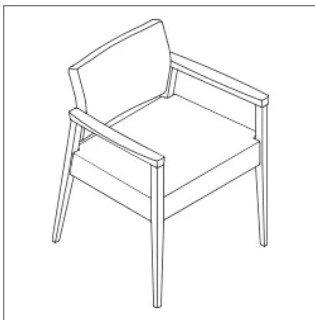

Styles

W23.5" D23.5" H31.5"

Seat: W20.5" D18.5" H19"

W24" D23.5" H31.5"

Seat: W20.5" D18.5" H19"

Arm Height: 27"

W24" D23.5" H31.5"

Seat: W20.5" D18.5" H19"

Arm Height: 27"

Options

Upholstery

Non-Contrast