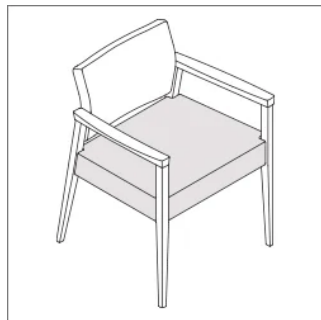

Styles

W23.5" D23.5" H31.5"

Seat: W20.5" D18.5" H19"

W24" D23.5" H31.5"

Seat: W20.5" D18.5" H19"

Arm Height: 27"

W24" D23.5" H31.5"

Seat: W20.5" D18.5" H19"

Arm Height: 27"

Options

Upholstery

Contrast

Arm Caps